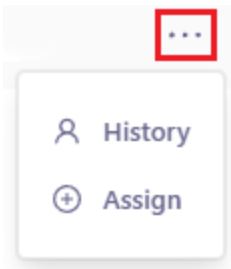

Once you are logged into the Vitalacy Web App, find the 'Accounts' tab in the navigation panel on the left side of the page.

In the 'Accounts' menu, select the menu option to view the options.

Name	Username	Employee ID	Organization	Profession	Permissions Template	Status	Email	Device	Created	Actions
Crystal Blanda	demouser	Ny70zAVy3j	Demo Organization Demo OT	Registered Nurse	Individual User	Activated	Freida.Dare@gmail.com	N/A	01/02/24	...
akak jxjf	askkvn	kscns	Demo Organization	Accreditation Coordinator	Admin	Activated	akak_jxjf_ev5e0A2@vitalacy.com	N/A	02/27/24	...
steve james	steve.james	1234	Demo Organization	Registered Nurse	Admin	Activated	0664e234-est7-4b5b-a013-df5e1c...	N/A	04/04/24	...
test mattbolton	matbto	123456	Demo Organization	Admin Asst Dept Head	Individual User	Activated	4ee2e0e7-0623-4bca-a46e-c358b...	N/A	04/18/24	...
mattbolton test	mimmmmbb...	12568908	Demo Organization	Accreditation Coordinator	Individual User	Activated	e7a02c33-87dd-4b0c-9d81-355fb...	N/A	04/18/24	...
Shanon Wintheiser	Maribel95	KjlulaDUUc	Demo Organization Demo 2nd Floor Med/Surg Wound	CNA	Individual User	Activated	Macie39@gmail.com	N/A	01/02/24	...

From there, select the 'NFC Tags' option.

Step Two: Assigning a New NFC Tag

Now that you have navigated to the NFC Tags page, you can begin assigning new NFC Tags. First, you can use the 'Search' option at the top of the page to search for the NFC ID on your NFC Tag.

Once you have found the NFC Tag you are looking for, select the three ellipsis button then select 'Assign' from the dropdown menu.

Pro Tip: Alternatively, you can use your computer's camera to scan the NFC Tag and assign it immediately.