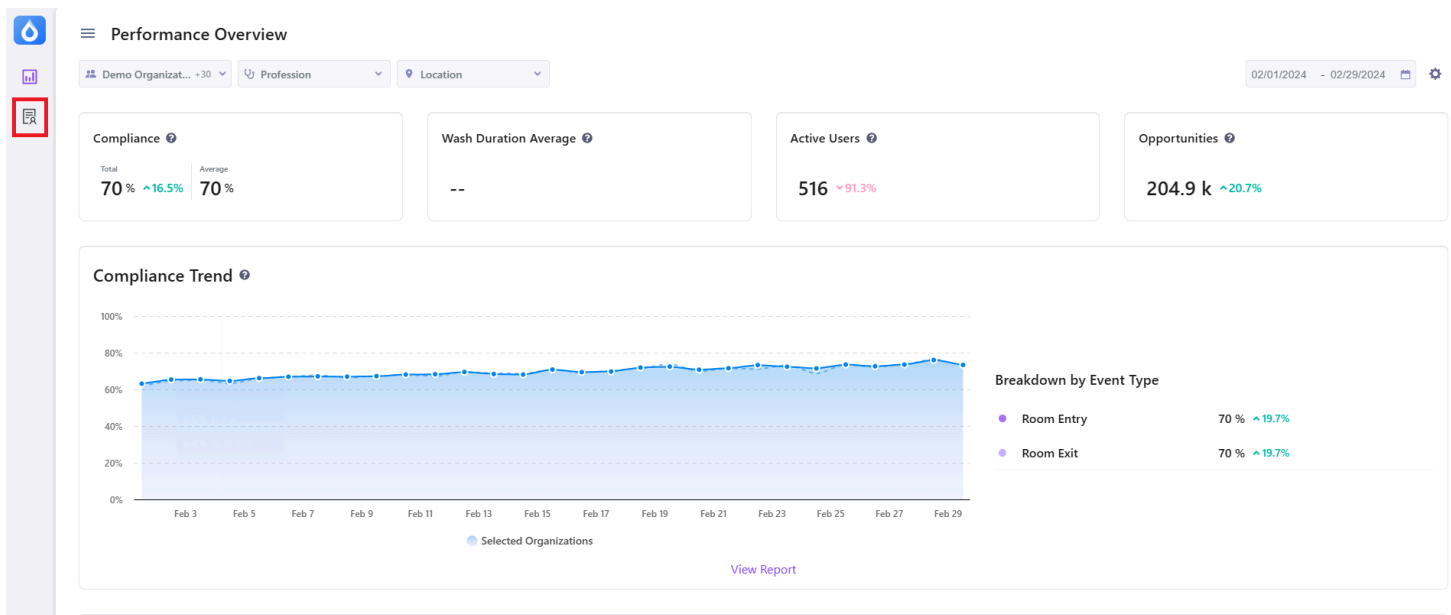

Assigning a Tap n' Go Tag to a New User

Vitalacy Specialist
11 days ago Updated

Vitalacy is excited to announce Tap n' Go, a new feature that will make checking out SmartClips and SmartBands even easier. This guide will walk you through the steps on how to assign a new Tap n' Go Tag.

Please note: Tap n' Go is not yet available at all facilities with SmartClips and SmartBands. If you have any questions about this feature, please don't hesitate to contact us at help@vitalacy.com.

Step One: Navigating to the NFC Tags Page

Once you are logged into the Vitalacy Web App, find the 'Accounts' tab in the navigation panel on the left side of the page.

In the 'Accounts' menu, select the menu option to view the options.