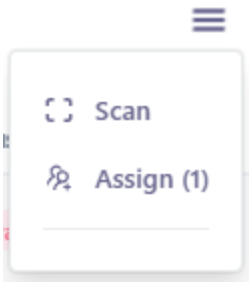

Once you are logged into the Vitalacy Web App, find the 'Accounts' tab in the navigation panel on the left side of the page.

In the 'Accounts' menu, select the menu option to view the options.

Name	Username	Employee ID	Organization	Profession	Permissions Template	Status	Email	Device	Created	Actions
Crystal Blanda	demouser	Ny70zAVy3j	Demo Organization Demo OT	Registered Nurse	Individual User	Activated	Freida.Dare@gmail.com	N/A	01/02/24	...
akak jxjf	askkvn	kscns	Demo Organization	Accreditation Coordinator	Admin	Activated	akak_jxjf_ev5e0A2@vitalacy.com	N/A	02/27/24	...
steve james	steve.james	1234	Demo Organization	Registered Nurse	Admin	Activated	0664e234-est7-4b5b-a013-df5e1c...	N/A	04/04/24	...
test mattbolton	matbto	123456	Demo Organization	Admin Asst Dept Head	Individual User	Activated	4ee2e0e7-0623-4bca-a46e-c358b...	N/A	04/18/24	...
mattbolton test	mimmmmbb...	12568908	Demo Organization	Accreditation Coordinator	Individual User	Activated	e7a02c33-87dd-4b0c-9d81-355fb...	N/A	04/18/24	...
Shanon Wintheiser	Maribel95	KjlulaDUUc	Demo Organization Demo 2nd Floor Med/Surg Wound	CNA	Individual User	Activated	Macie39@gmail.com	N/A	01/02/24	...

From there, select the 'NFC Tags' option.

Step Two: Assigning a New NFC Tag

Now that you have navigated to the NFC Tags page, you can begin assigning new NFC Tags. First, you can use the 'Search' option at the top of the page to search for the NFC ID on your NFC Tag.

Once you have found the NFC Tag you are looking for, select the three ellipsis button then select 'Assign' from the dropdown menu.

Pro Tip: Alternatively, you can use your computer's camera to scan the NFC Tag and assign it immediately.