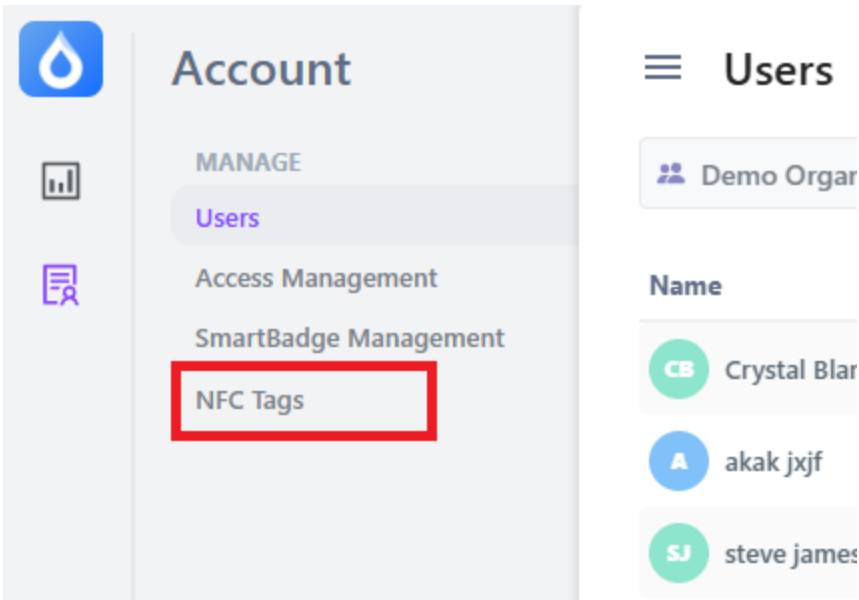

Assigning a Tap n' Go Tag to a New User

Vitalacy Specialist
11 days ago Updated

Vitalacy is excited to announce Tap n' Go, a new feature that will make checking out SmartClips and SmartBands even easier. This guide will walk you through the steps on how to assign a new Tap n' Go Tag.

Please note: Tap n' Go is not yet available at all facilities with SmartClips and SmartBands. If you have any questions about this feature, please don't hesitate to contact us at help@vitalacy.com.

Step One: Navigating to the NFC Tags Page

Once you are logged into the Vitalacy Web App, find the 'Accounts' tab in the navigation panel on the left side of the page.

In the 'Accounts' menu, select the menu option to view the options.

Name	Username	Employee ID	Organization	Profession	Permissions Template	Status	Email	Device	Created	Actions
Crystal Blanda	demouser	Ny70zAVy3j	Demo Organization Demo OT	Registered Nurse	Individual User	Activated	Freida.Dare@gmail.com	N/A	01/02/24	...
akak jxjf	askkvn	kscns	Demo Organization	Accreditation Coordinator	Admin	Activated	akak_jxjf_ev5e0A2@vitalacy.com	N/A	02/27/24	...
steve james	steve.james	1234	Demo Organization	Registered Nurse	Admin	Activated	0664e234-est7-4b5b-a013-df5e1c...	N/A	04/04/24	...
test mattbolton	matbto	123456	Demo Organization	Admin Asst Dept Head	Individual User	Activated	4ee2e0e7-0623-4bca-a46e-c358b...	N/A	04/18/24	...
mattbolton test	mimmmmbb...	12568908	Demo Organization	Accreditation Coordinator	Individual User	Activated	e7a02c33-87dd-4b0c-9d81-355fb...	N/A	04/18/24	...
Shanon Wintheiser	Maribel95	KjlulaDUUc	Demo Organization Demo 2nd Floor Med/Surg Wound	CNA	Individual User	Activated	Macie39@gmail.com	N/A	01/02/24	...

From there, select the 'NFC Tags' option.

Step Two: Assigning a New NFC Tag

Now that you have navigated to the NFC Tags page, you can begin assigning new NFC Tags. First, you can use the 'Search' option at the top of the page to search for the NFC ID on your NFC Tag.